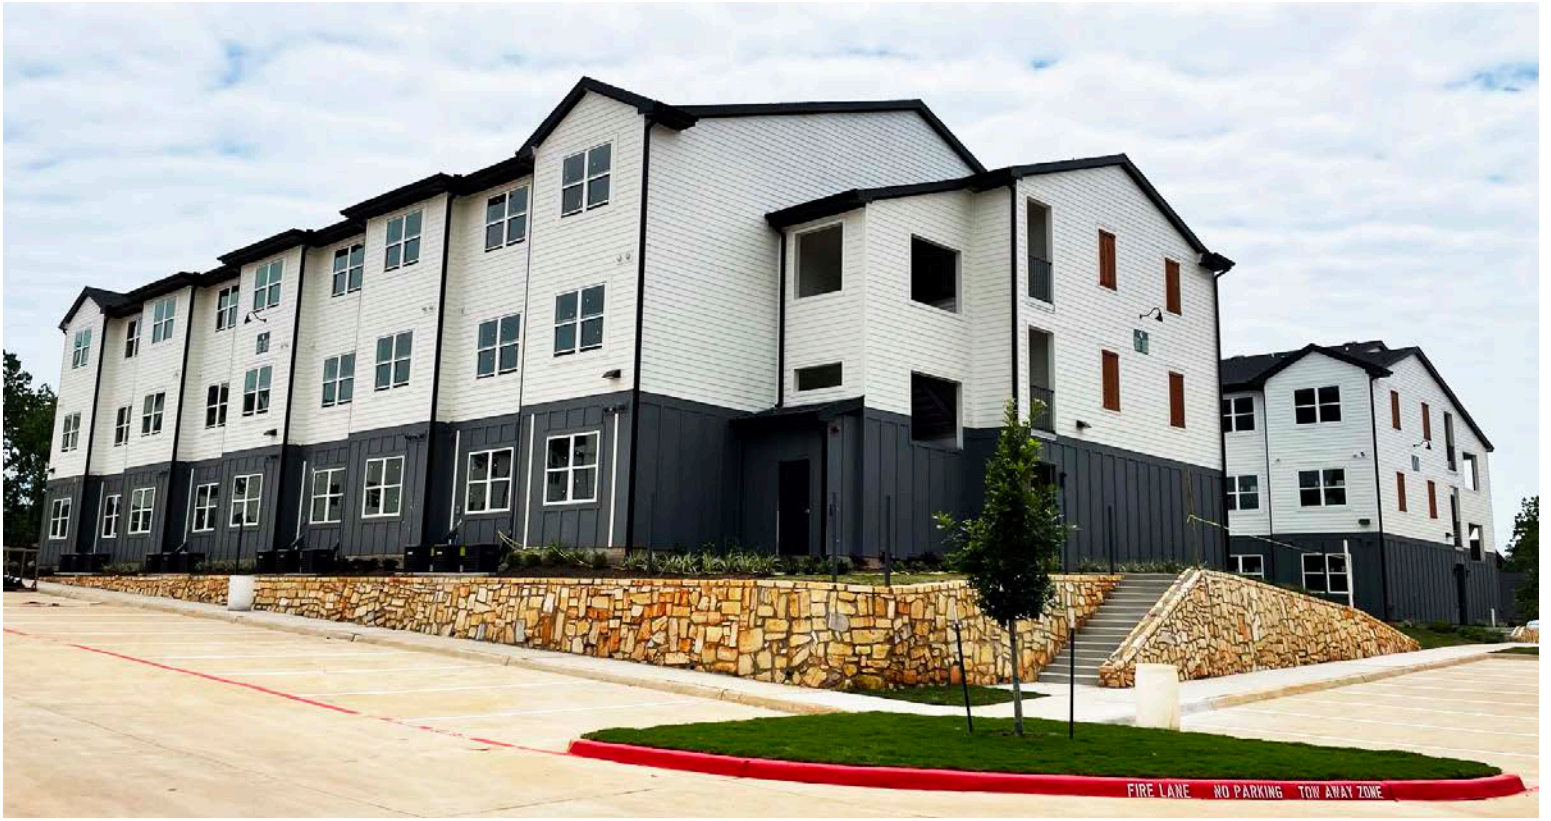

# PROSE IN THE PINES

Client: Alliance Communities

<b>MF</b> Multi-family	<b>PR</b> Prototype	<b>TX</b> Conroe	<b>3</b> Story Residential	<b>3</b> Building Types	<b>264</b> Units
<b>697 – 1,174</b> SF per Unit	<b>491</b> Surface Parking Spaces	<b>12.8</b> Acres	<b>20.66</b> DU/AC	<b>Con- struction Phase</b>	<b>A</b> Architecture